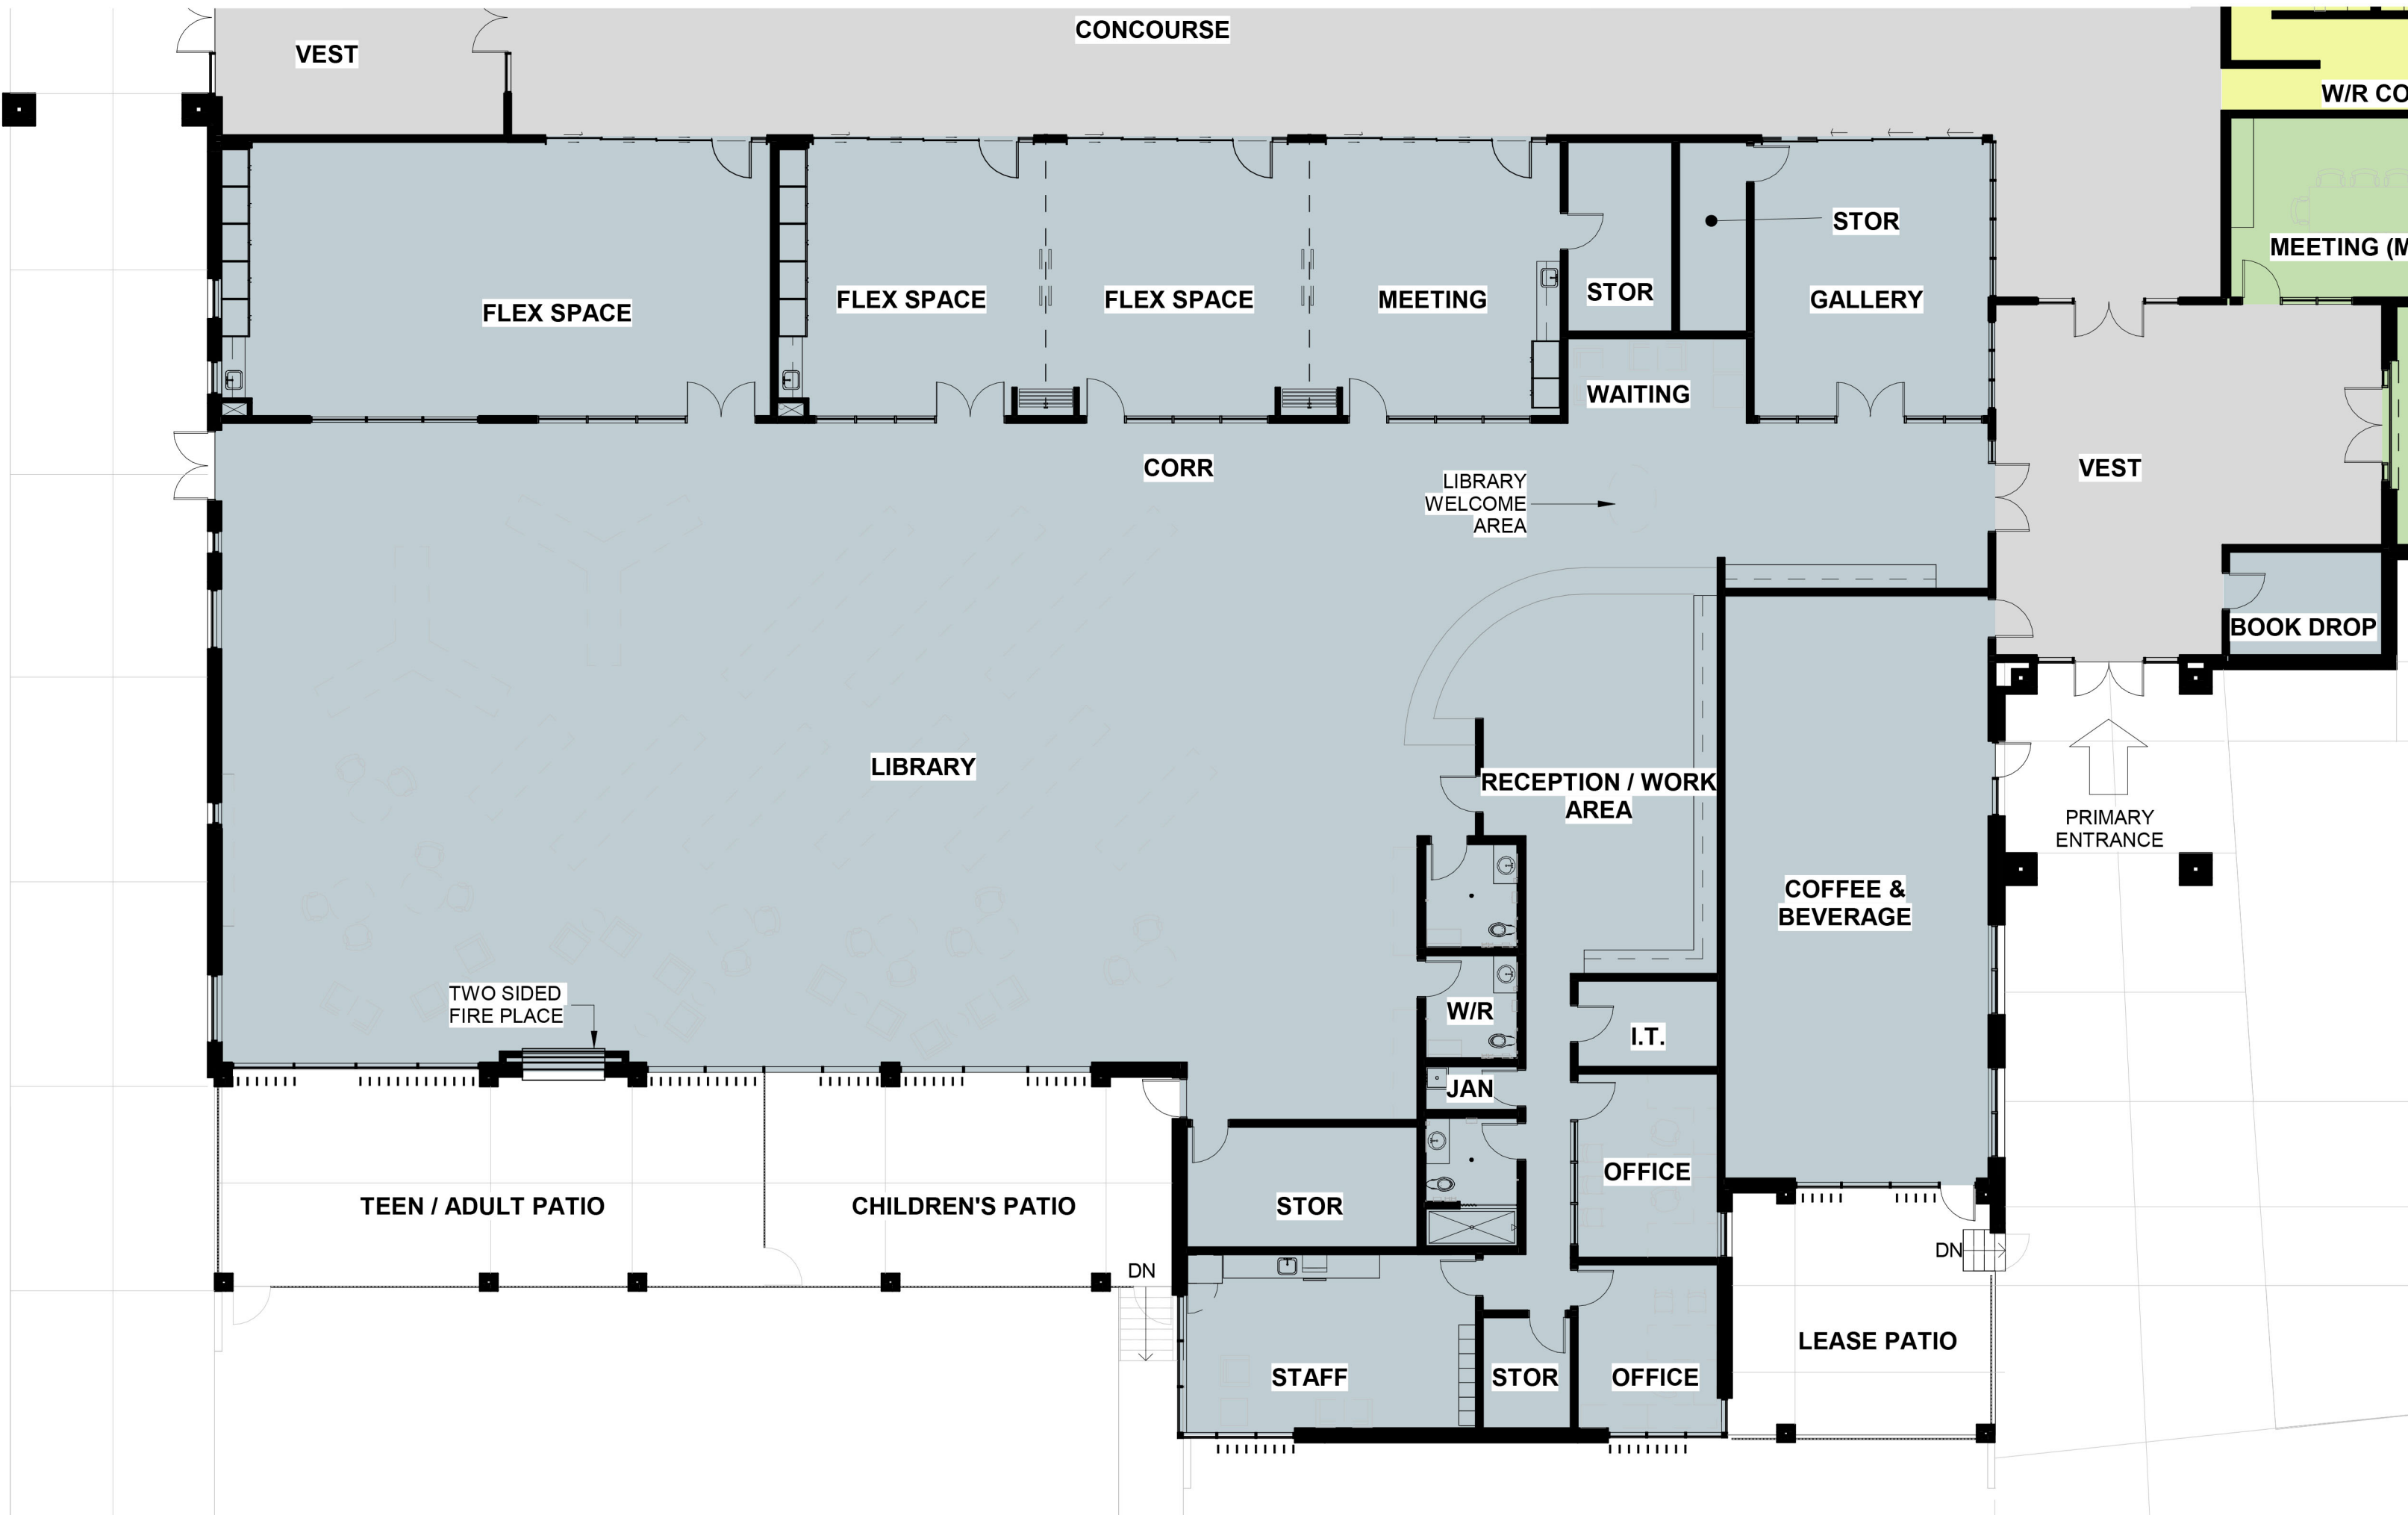

LOADING AREA

ELEC (RATED)

VEST

CONCOURSE

FLEX SPACE

FLEX SPACE

FLEX SPACE

MEETING

STOR

STOR

GALLERY

WAITING

CORR

LIBRARY
WELCOME
AREA

VEST

BOOK DROP

LIBRARY

RECEPTION / WORK
AREA

PRIMARY
ENTRANCE

COFFEE &
BEVERAGE

TWO SIDED
FIRE PLACE

W/R

I.T.

JAN

TEEN / ADULT PATIO

CHILDREN'S PATIO

STOR

OFFICE

DN

DN

STAFF

STOR